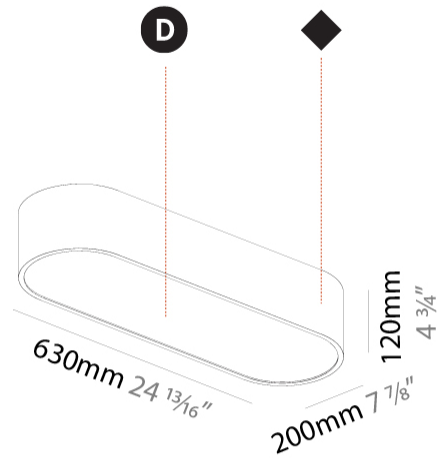

1. To build a product code in our configurator select the specify button on the base model # product page
2. To build a manual product code on this datasheet choose from the options listed below in blue font and add the suffix to the base model #

GENERAL

Series: Smoothy
Subseries: Smoothline
Brand: Prolicht
Division: Architectural
Mounting Type: Surface
Mounting Location: Ceiling
Subcategory: Ambient

PHYSICAL

Shape: Oval
Length (mm): 630
Length (in): 24 ¹³/₁₆
Width (mm): 200
Width (in): 7 ⁷/₈
Height (mm): 120
Height (in): 4 ³/₄
Light Distribution: Direct
Weight (kg): 3.403
Weight (lbs): 7.49
Diffuser: PMMA - Opal or Micro-Prism
Fixture Finish: SSR / BKV / CWI / CRY / HAB / UFT / ITA / RUA / FTG / MYG / LOD / PUS / FRO / FUP / KIA / POP / BLS / SPG / MEY / GOH / GUM / CHC / COM / ABZ / JAG / OBR / MOS / ROR
Fixture Material: Extruded Aluminum / Steel

ELECTRICAL

Lamp Type: LED (Zhaga Standard)
Input Wattage (W): 21
Total Output Wattage (W): 18
Dimming: Tri-Mode (Non-Dimming and Phase Dimming (120Vac only) and 0-10V Dimming)
Driver Included: Yes
Driver Location: Integrated
Driver Type: Constant Current - Universal
Driver Class: Class 2
Input Voltage (V): 120 - 277
Constant Current (MA): 500

LED

Color Temperature (°K): 3000 / 3500 / 4000
Max. Delivered Lumen (lm): 1460 / 1568 / 1600
CRI: >80 CRI
Lamp Life (hrs): 50000

OPTICAL

RATINGS AND CERTIFICATIONS

Certified By: Certified for North American Standards
IP rating: IP20